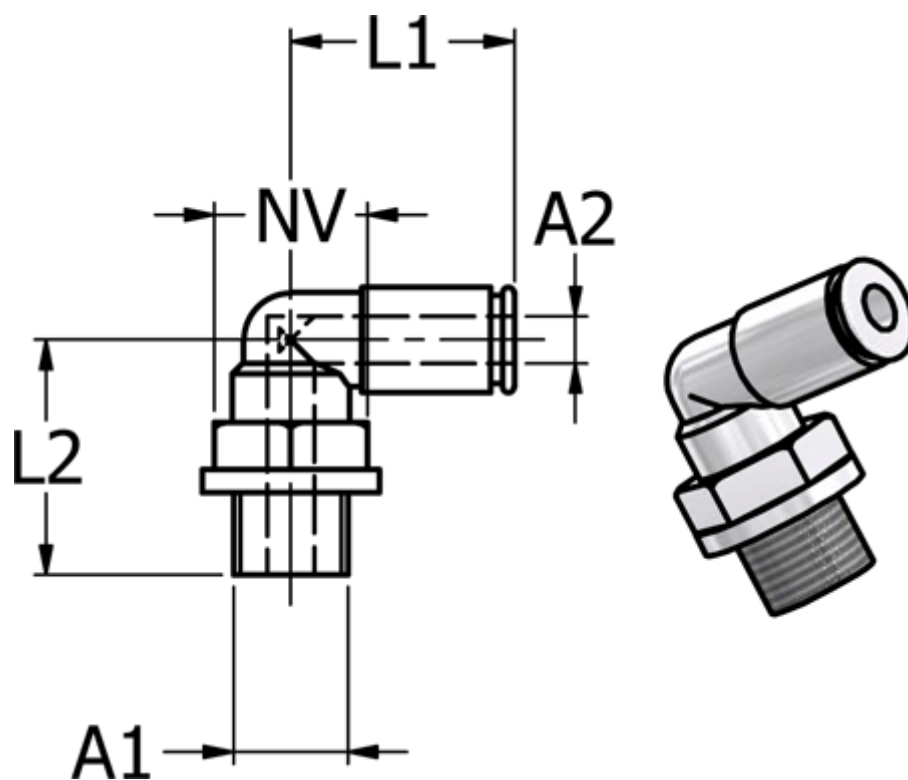

Article number: 58685401410

Description: Metal Push-in fitting 854.014-10, Ø10 / G 1/4"
Elbow with FPM O-ring

Measures

Ext. hose diameter A2	= 10
L1	= 27
L2	= 24
NV	= 16
Thread A1	= G 1/4"